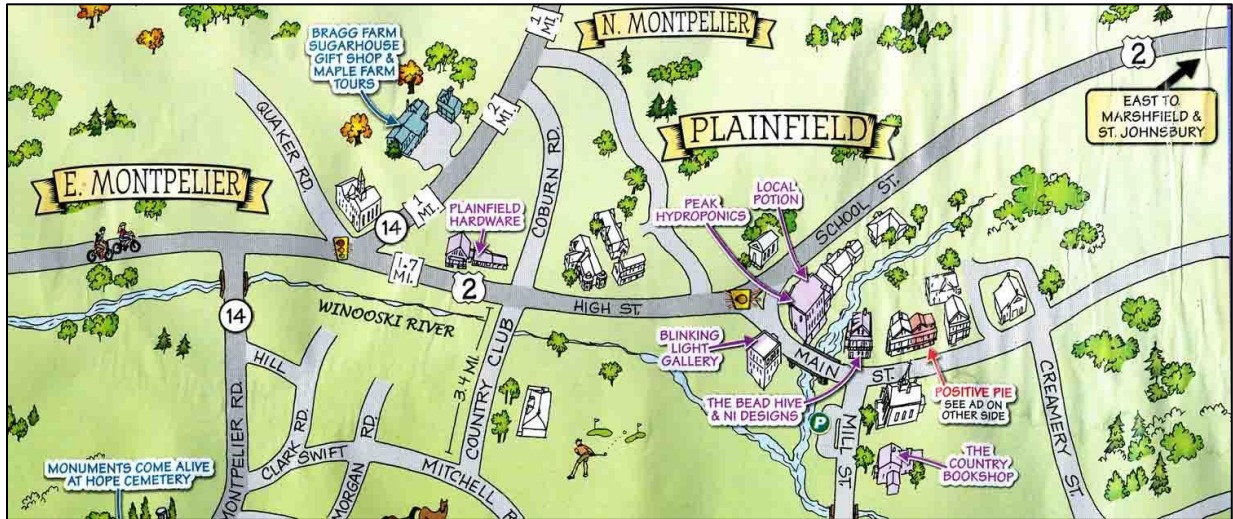

**Directions to the Blinking Light Gallery**  
16 Main St. Plainfield, Vermont 05667 802-454-0141

From Montpelier, take US RT. 2 East to Plainfield village. Continue on US RT 2 past the Health Center and the Post Office on your right. Continue through the upper village to the intersection with the blinking light traffic signal. Turn right down the hill. The Gallery is just one building down on your right.

From St. Johnsbury, take U.S. 2 West. On approach to Plainfield, you'll see Tim's convenience store on your right. A short distance after that, turn left at the "vee" before the blinking light traffic signal, down into the lower village. You'll see the Gallery just ahead. **This is a tricky intersection. Keep an eye peeled for traffic turning off US RT 2 from the West.**

Parking is downhill around the corner in the Mill St. lot, or around the village as marked.